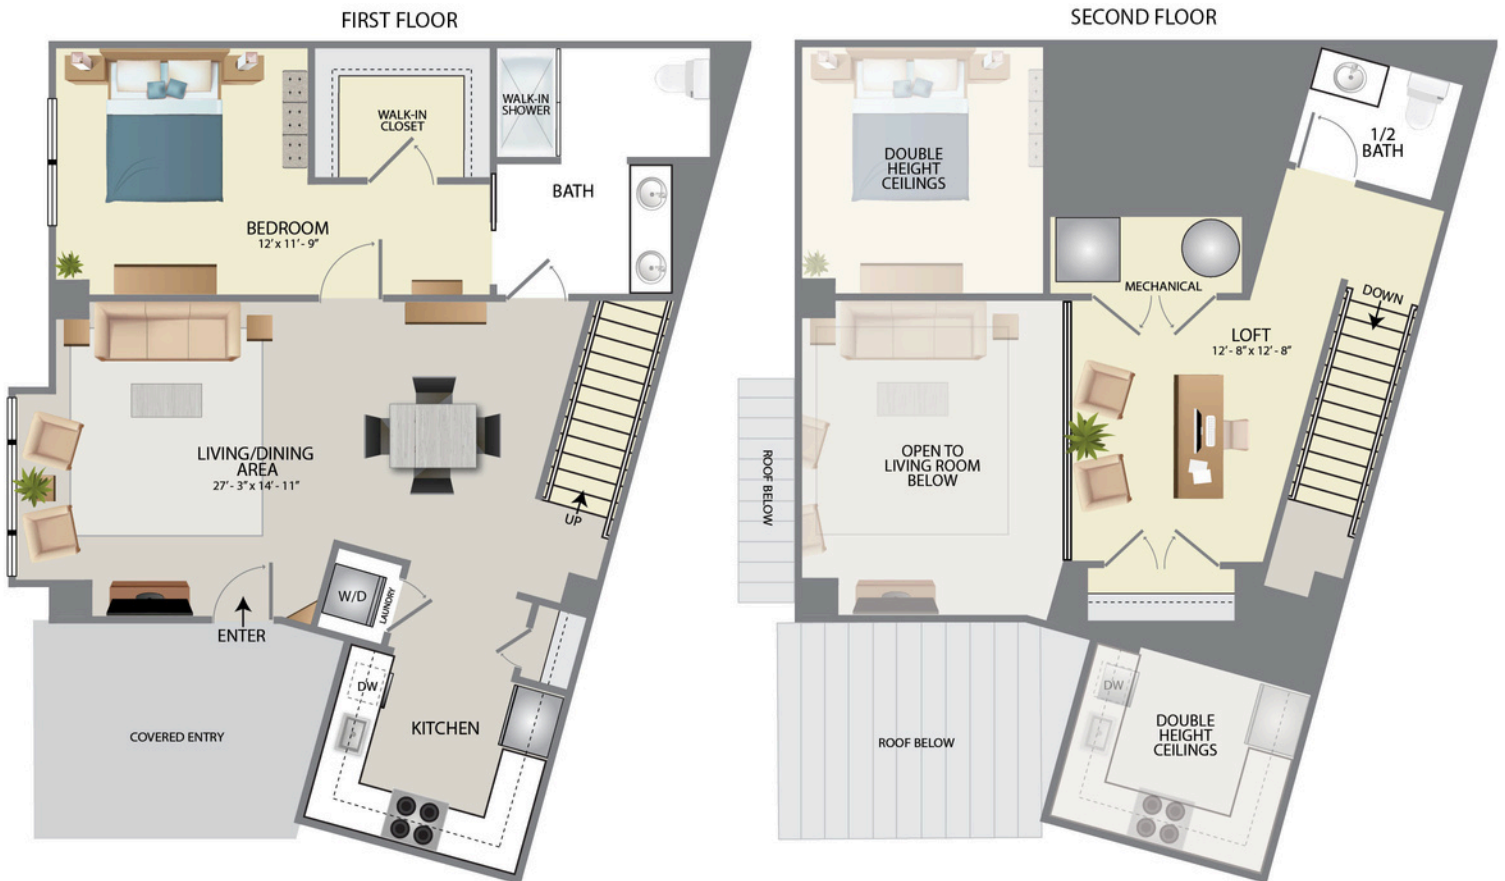

B4-W

- 1,324 Sq. Feet
- 1 Bedroom
- 1.5 Baths
- Loft

Plans and furnishings are for marketing purposes only, and are not to scale. Please inspect construction, subdivision, utility, landscape and other plans available through leasing center for complete and specific information. Actual locations may vary and items shown or not shown on this place are subject to errors, omissions and field changes.

*All units can be reasonably adapted for handicap accessibility for an extra charge

908.725.3343
125 West Main Street
Somerville, NJ 08876
theedgeatmain.com