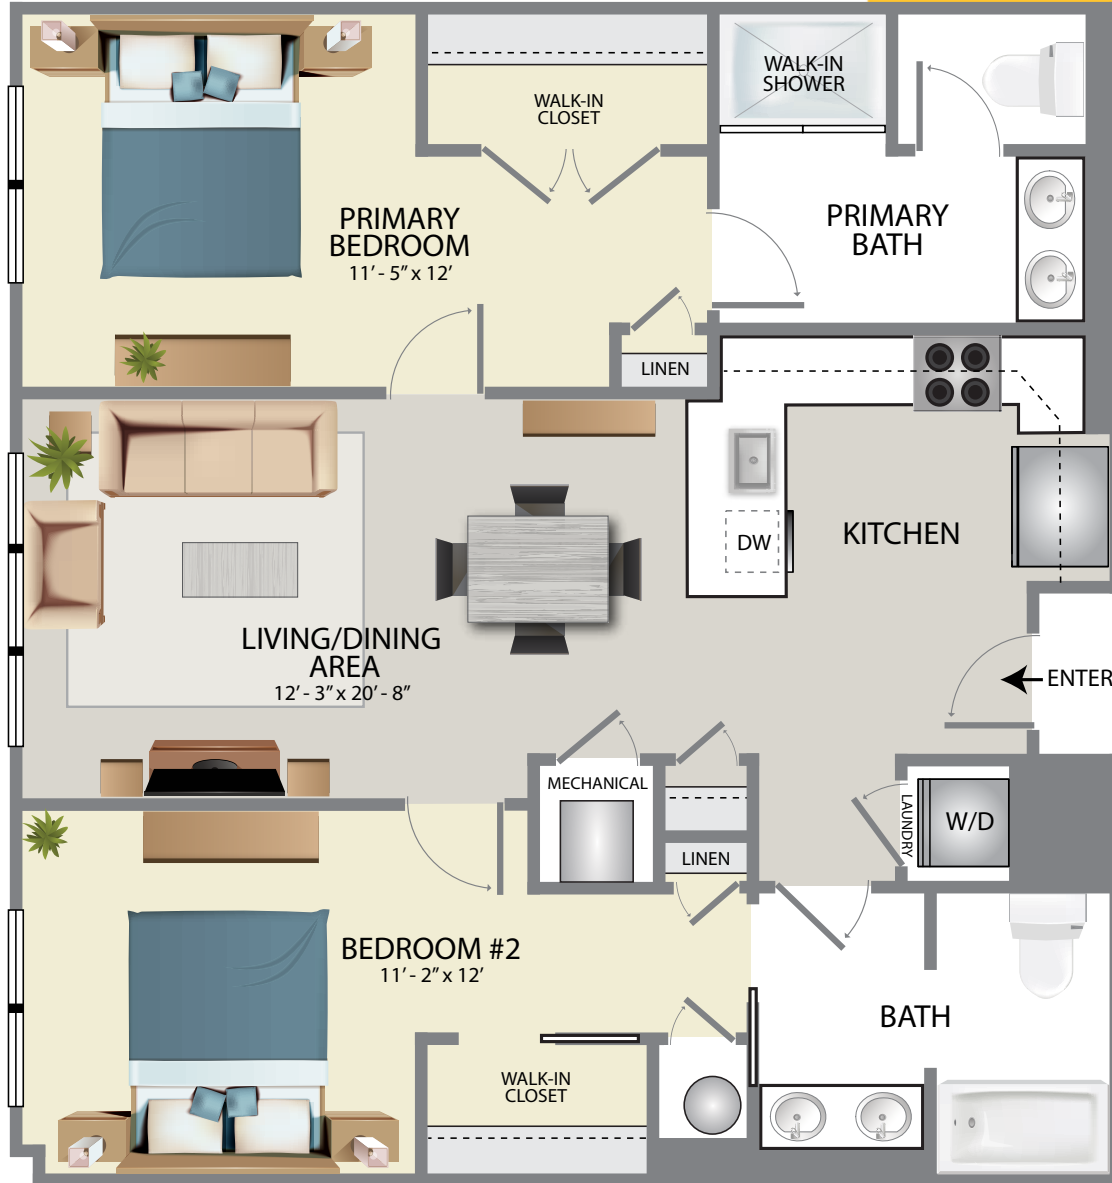

# B1B

- 1,226 Sq. Feet
- 2 Bedrooms
- 2 Baths

Plans and furnishings are for marketing purposes only, and are not to scale. Please inspect construction, subdivision, utility, landscape and other plans available through leasing center for complete and specific information. Actual locations may vary and items shown or not shown on this place are subject to errors, omissions and field changes.