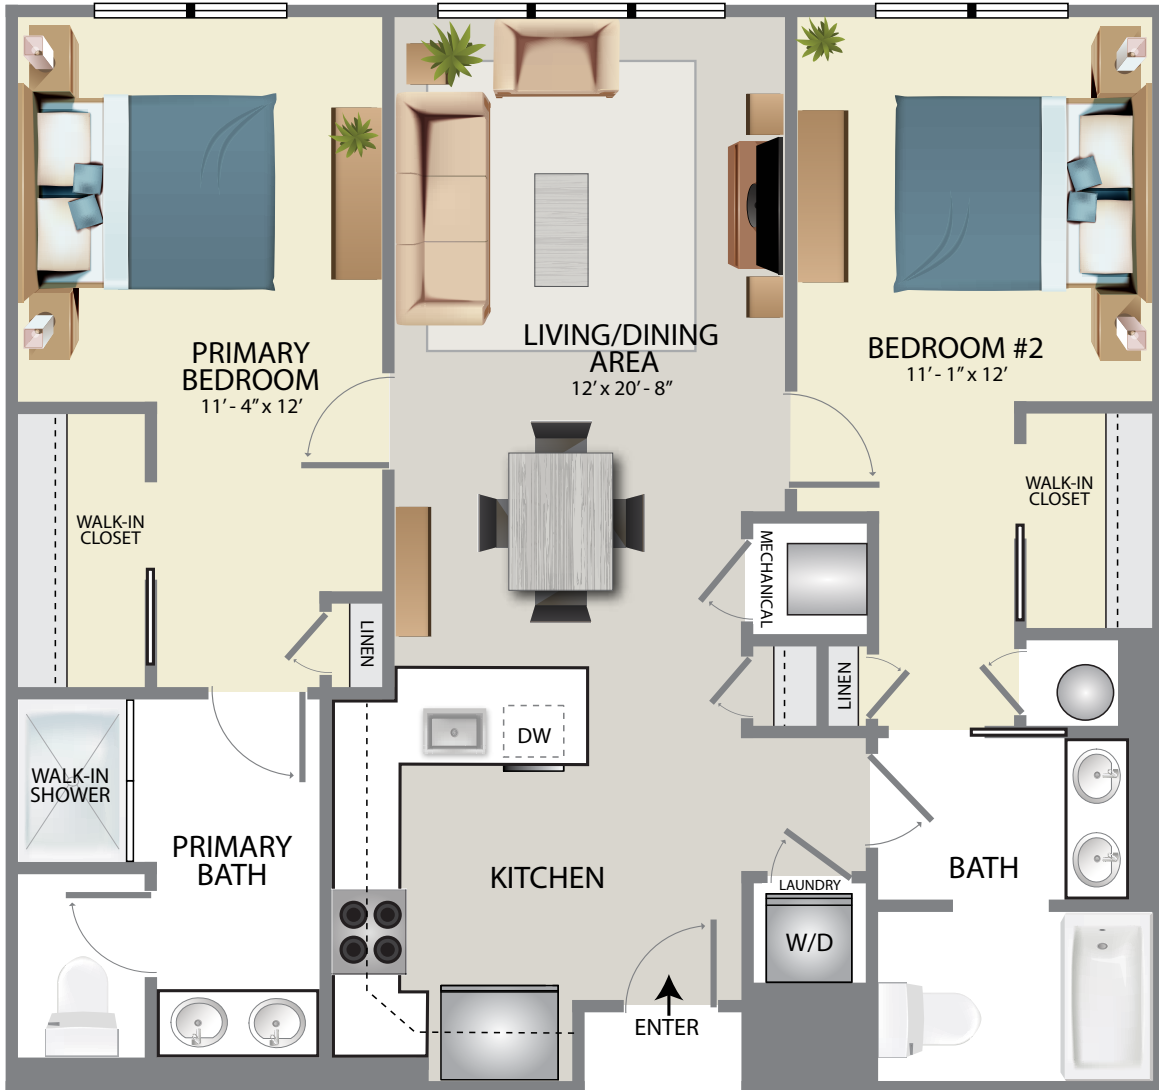

B1A

- 1,208 Sq. Feet
- 2 Bedrooms
- 2 Baths

Plans and furnishings are for marketing purposes only, and are not to scale. Please inspect construction, subdivision, utility, landscape and other plans available through leasing center for complete and specific information. Actual locations may vary and items shown or not shown on this place are subject to errors, omissions and field changes.

*All units can be reasonably adapted for handicap accessibility for an extra charge

908.725.3343
125 West Main Street
Somerville, NJ 08876
theedgeatmain.com