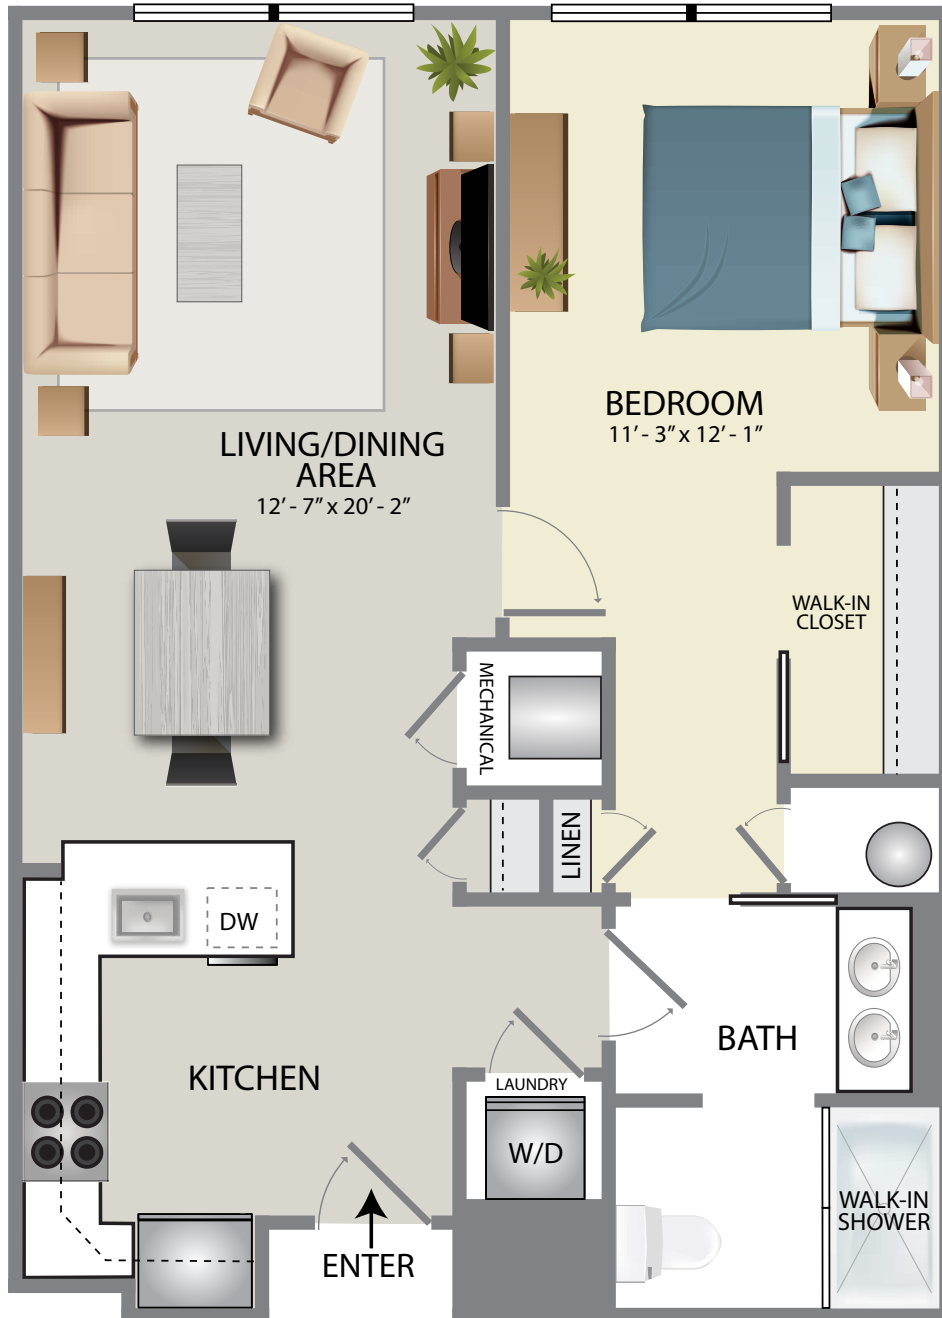

A1C

- 857 Sq. Feet
- 1 Bedroom
- 1 Bath

3rd - 5th Floors

Plans and furnishings are for marketing purposes only, and are not to scale. Please inspect construction, subdivision, utility, landscape and other plans available through leasing center for complete and specific information. Actual locations may vary and items shown or not shown on this place are subject to errors, omissions and field changes.

*All units can be reasonably adapted for handicap accessibility for an extra charge

908.725.3343
125 West Main Street
Somerville, NJ 08876
theedgeatmain.com