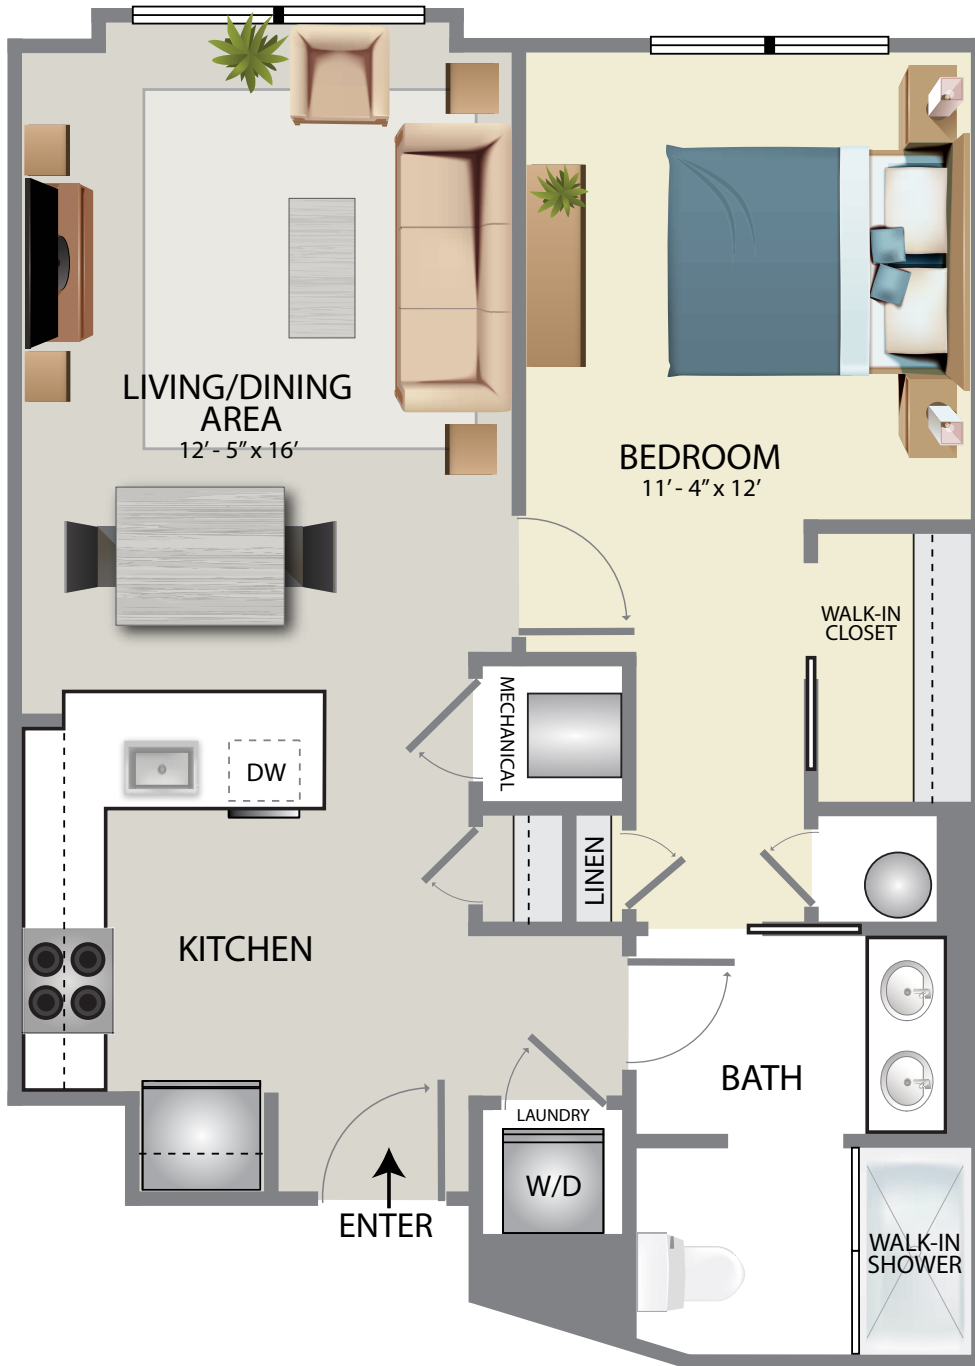

# A1B

- 806 Sq. Feet
- 1 Bedroom
- 1 Bath

Plans and furnishings are for marketing purposes only, and are not to scale. Please inspect construction, subdivision, utility, landscape and other plans available through leasing center for complete and specific information. Actual locations may vary and items shown or not shown on this place are subject to errors, omissions and field changes.

\*All units can be reasonably adapted for handicap accessibility for an extra charge

908.725.3343  
125 West Main Street  
Somerville, NJ 08876  
theedgeatmain.com