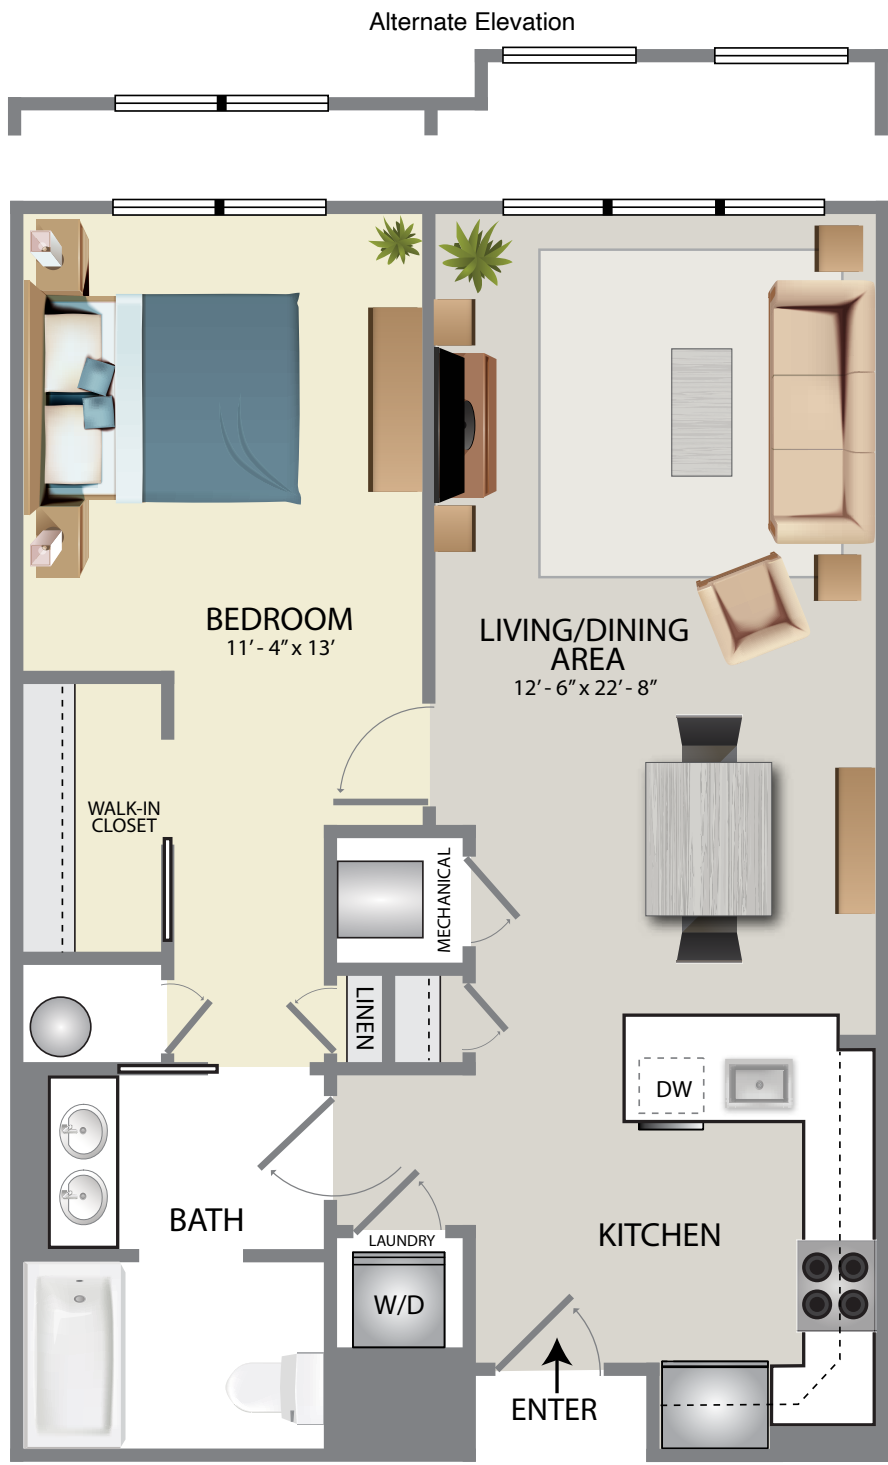

A1

- 880 Sq. Feet
- 1 Bedroom
- 1 Bath

Plans and furnishings are for marketing purposes only, and are not to scale. Please inspect construction, subdivision, utility, landscape and other plans available through leasing center for complete and specific information. Actual locations may vary and items shown or not shown on this place are subject to errors, omissions and field changes.

*All units can be reasonably adapted for handicap accessibility for an extra charge

908.725.3343
125 West Main Street
Somerville, NJ 08876
theedgeatmain.com