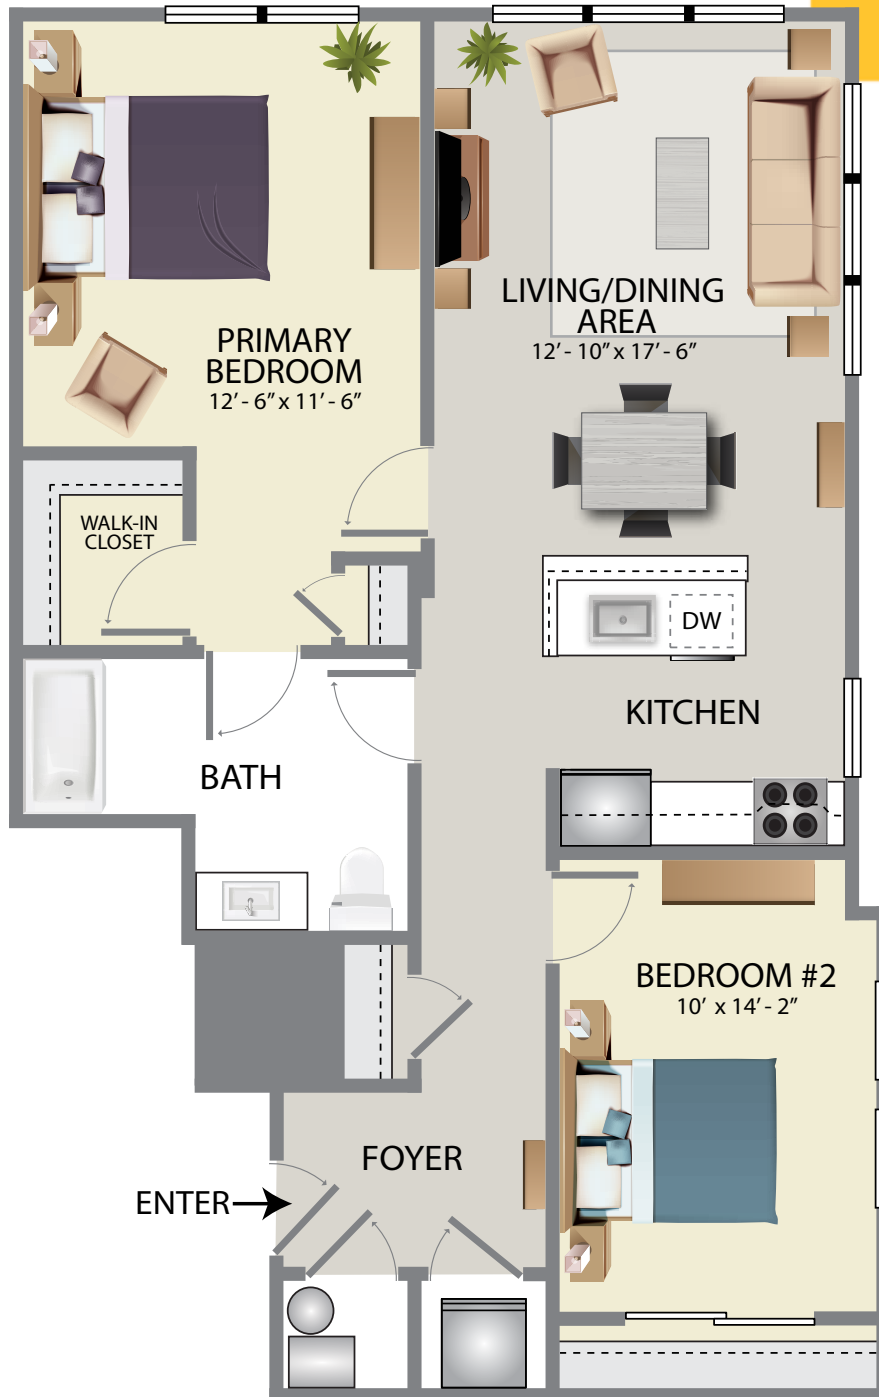

B-2

- 1,044 Sq. Feet
- 2 Bedroom
- 1 Bath

Plans and furnishings are for marketing purposes only, and are not to scale. Please inspect construction, subdivision, utility, landscape and other plans available through leasing center for complete and specific information. Actual locations may vary and items shown or not shown on this place are subject to errors, omissions and field changes.

*All units can be reasonably adapted for handicap accessibility for an extra charge

125 West Main Street
Somerville, NJ 08876
Phone: 908.725.3343 (EDGE)
theedgeatmain.com