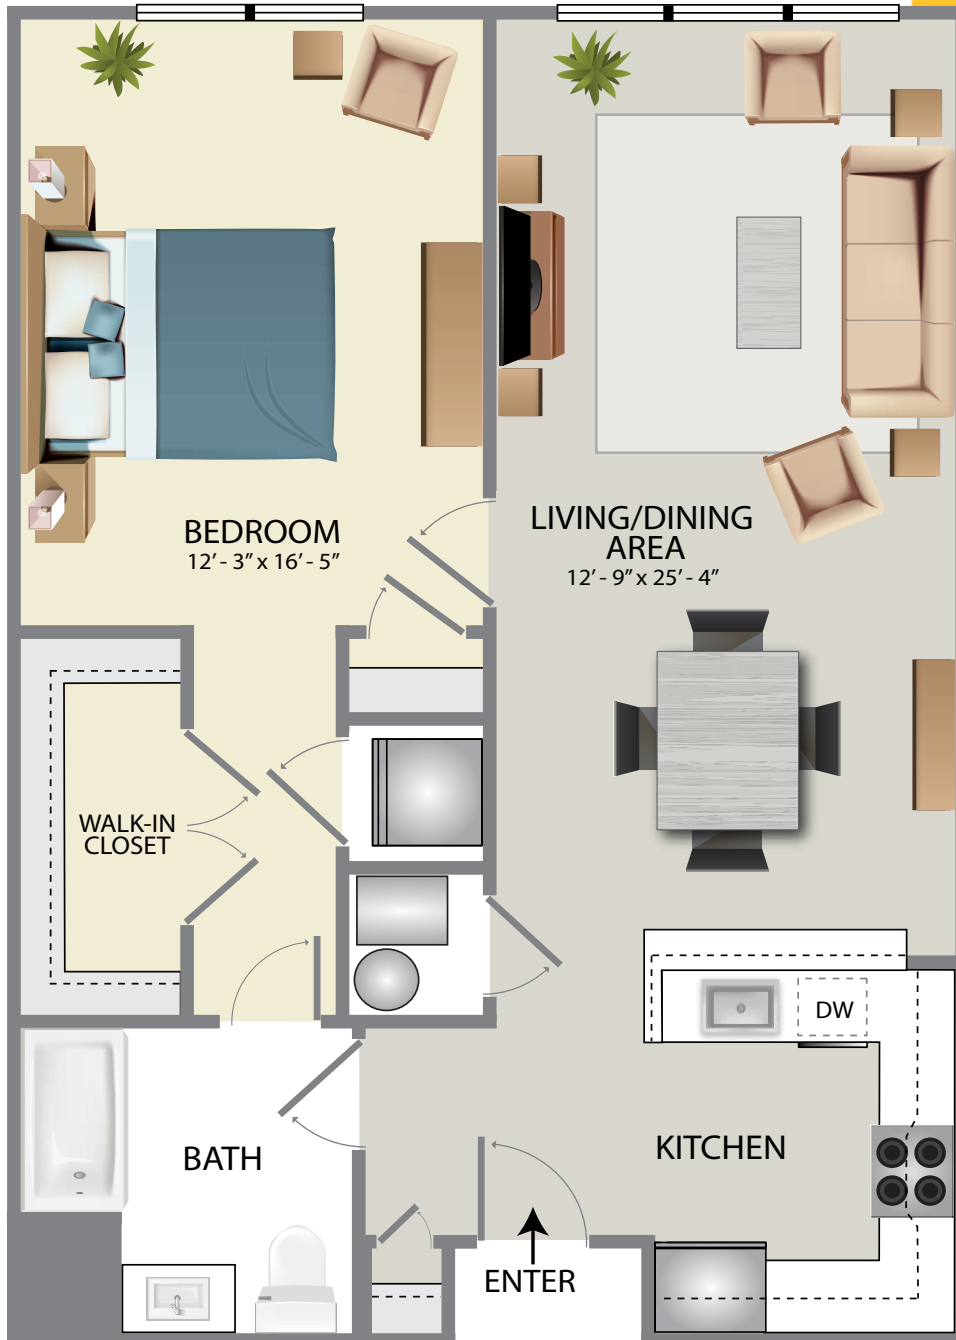

# A-4

- 932 Sq. Feet
- 1 Bedroom
- 1 Bath

Plans and furnishings are for marketing purposes only, and are not to scale. Please inspect construction, subdivision, utility, landscape and other plans available through leasing center for complete and specific information. Actual locations may vary and items shown or not shown on this place are subject to errors, omissions and field changes.