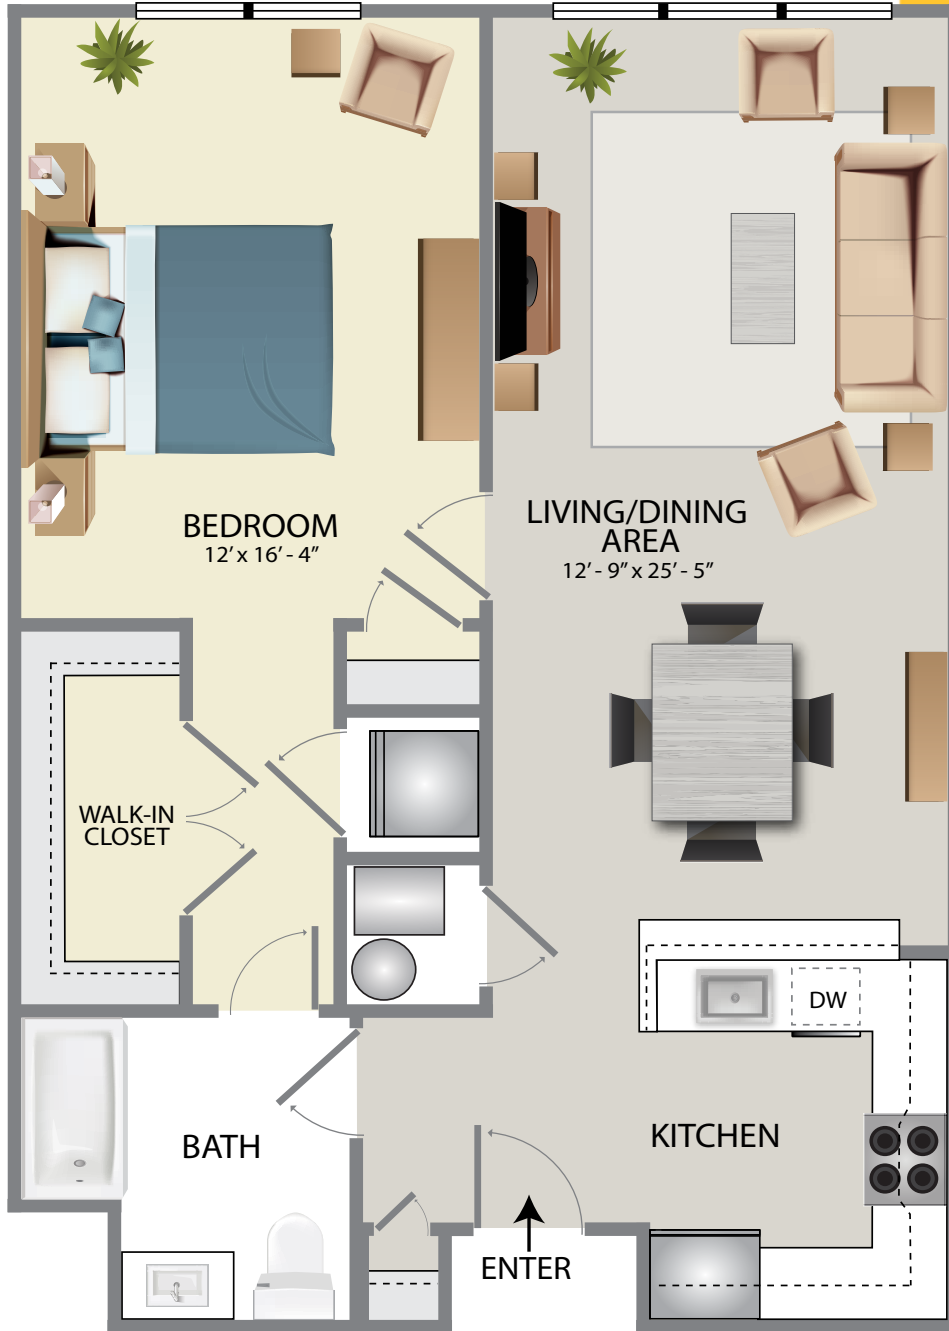

A-3

- 928 Sq. Feet
- 1 Bedroom
- 1 Bath

Plans and furnishings are for marketing purposes only, and are not to scale. Please inspect construction, subdivision, utility, landscape and other plans available through leasing center for complete and specific information. Actual locations may vary and items shown or not shown on this place are subject to errors, omissions and field changes.

*All units can be reasonably adapted for handicap accessibility for an extra charge

125 West Main Street
Somerville, NJ 08876
Phone: 908.725.3343 (EDGE)
theedgeatmain.com