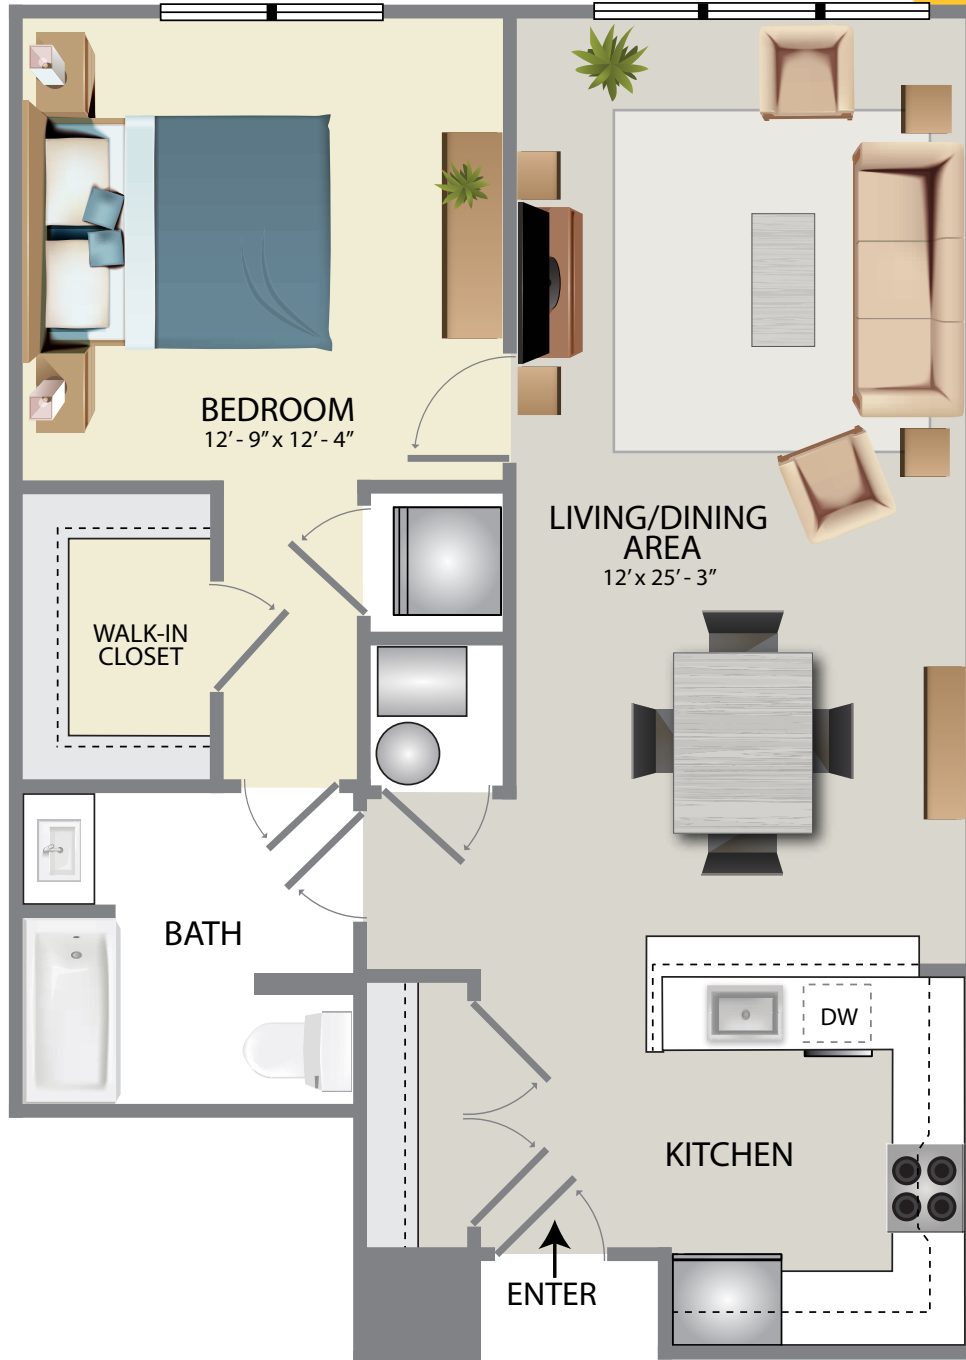

A-1

- 878 Sq. Feet
- 1 Bedroom
- 1 Bath

Plans and furnishings are for marketing purposes only, and are not to scale. Please inspect construction, subdivision, utility, landscape and other plans available through leasing center for complete and specific information. Actual locations may vary and items shown or not shown on this place are subject to errors, omissions and field changes.

*All units can be reasonably adapted for handicap accessibility for an extra charge

125 West Main Street
Somerville, NJ 08876
Phone: 908.725.3343 (EDGE)
theedgeatmain.com